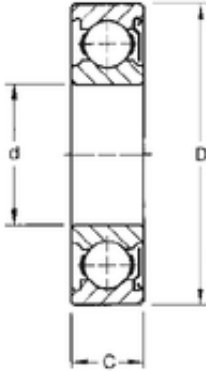

NTN BEARING USA CORP.

100 mm x 160 mm x 28 mm TIMKEN 120WD2N Single Row Ball Bearings

Bearing No. 120WD2N

| | |
|-------------------------------|---------------|
| Size | 100x160x28 mm |
| Bore Diameter | 100 mm |
| Outer Diameter | 160 mm |
| Width | 28 mm |
| d | 100 mm |
| D | 160 mm |
| B | 28 mm |
| C | 28 mm |
| Weight | 2,041 Kg |
| Basic dynamic load rating (C) | 106 kN |

120WD2N Bearing 2D drawings and 3D CAD models