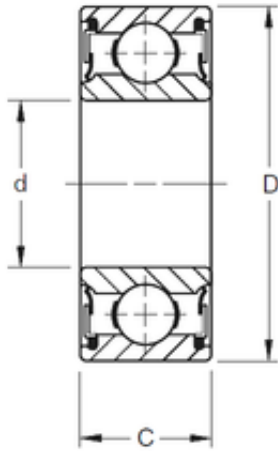

NTN BEARING USA CORP.

75 mm x 130 mm x 25 mm TIMKEN 215NPP Single Row Ball Bearings

Bearing No. 215NPP

Size	75x130x25 mm
Bore Diameter	75 mm
Outer Diameter	130 mm
Width	25 mm
d	75 mm
D	130 mm
B	25 mm
C	25 mm
Weight	1,198 Kg
Basic dynamic load rating (C)	68,9 kN

215NPP Bearing 2D drawings and 3D CAD models