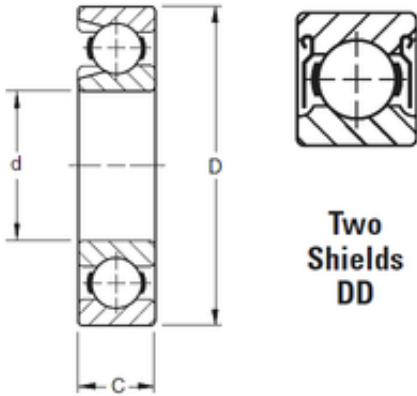

NTN BEARING USA CORP.

75 mm x 130 mm x 25 mm TIMKEN 215WDD Single Row Ball Bearings

Bearing No. 215WDD

Size	75x130x25 mm
Bore Diameter	75 mm
Outer Diameter	130 mm
Width	25 mm
d	75 mm
D	130 mm
B	25 mm
C	25 mm
Weight	1,334 Kg
Basic dynamic load rating (C)	99 kN

215WDD Bearing 2D drawings and 3D CAD models